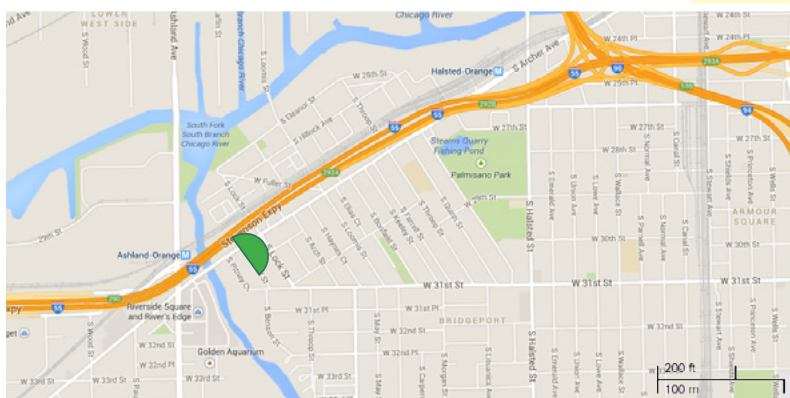

Digital Billboard 32W

Chicago Digital Billboards

INTERSTATE JCDcaux

Description

Stevenson Expressway e/o Ashland SL, WF

Key Attributes

Located just a few feet off the Stevenson Expressway in a highly congested area, this inbound unit reaches commuters from the Southwest Suburbs and Midway Airport headed into the Downtown business and entertainment areas as well as McCormick Place, Soldier Field, Lake Shore Drive and US Cellular Field.

Fast Facts

Unit #	32W
TAB Panel ID:	30718801
Size:	20'h x 60'w*
Traffic Direction:	Inbound
Geo Coordinates:	
LAT:	41.839833
LONG:	-87.662442
Expressway Reach	Stevenson (I55)
Zip code	60608
Minimum Spots per Day	770
4 Week Spot Impressions (18+):	1,930,224
Alcohol Approved	

geopath verified *Viewing area 18'h x 58'w

Digital Billboard 32W

Chicago Digital Billboards

INTERSTATEJCDecaux