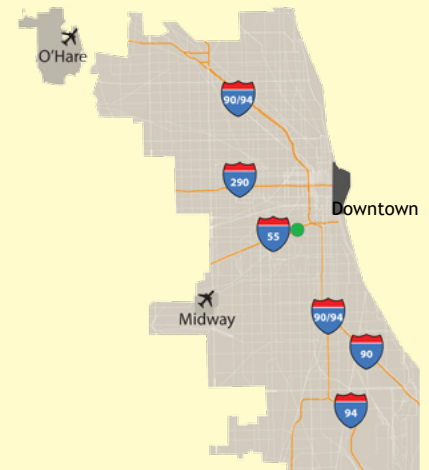

Digital Billboard 32W

Chicago Digital Billboards

INTERSTATE JCDcaux

Description

Stevenson Expressway e/o Ashland SL, WF

Key Attributes

Located just a few feet off the Stevenson Expressway in a highly congested area, this inbound unit reaches commuters from the Southwest Suburbs and Midway Airport headed into the Downtown business and entertainment areas as well as McCormick Place, Soldier Field, Lake Shore Drive and US Cellular Field.

Fast Facts

Unit #	32W
TAB Panel ID:	30718801
Size:	20'h x 60'w*
Traffic Direction:	Inbound
Geo Coordinates:	
LAT:	41.839833
LONG:	-87.662442
Expressway Reach	Stevenson (I55)
Zip code	60608
Minimum Spots per Day	770
4 Week Spot Impressions (18+):	1,930,224
Alcohol Approved	

geopath verified *Viewing area 18'h x 58'w

Digital Billboard 32W

Chicago Digital Billboards

INTERSTATEJCDecaux