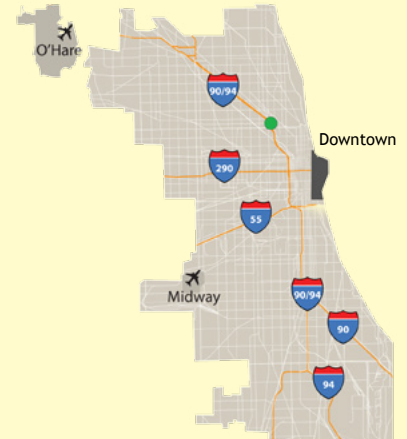

Digital Billboard 53S

Chicago Digital Billboards

INTERSTATE JCDcaux

Description

Kennedy Expressway at Division EL, SF

Key Attributes

Located in a very high traffic area between Wicker Park and Lincoln Park, this imposing billboard captures the attention of those heading outbound to the North and Northwest Suburbs and O'Hare. This exit leads into the happening nearby neighborhoods, filled with boutique shopping, restaurants, bars and art venues.

Fast Facts

Unit #	53S
TAB Panel ID:	30718808
Size:	20'h x 60'w*
Traffic Direction:	Outbound
Geo Coordinates:	
LAT:	41.903380
LONG:	-87.660115
Expressway Reach	Kennedy (I90)
Zip code	60642
Minimum Spots per Day	770
4 Week Spot Impressions (18+):	3,272,864
Alcohol Approved	

geopath *Viewing area 18'h x 58'w
verified

Digital Billboard 53S

Chicago Digital Billboards

INTERSTATEJCDecaux