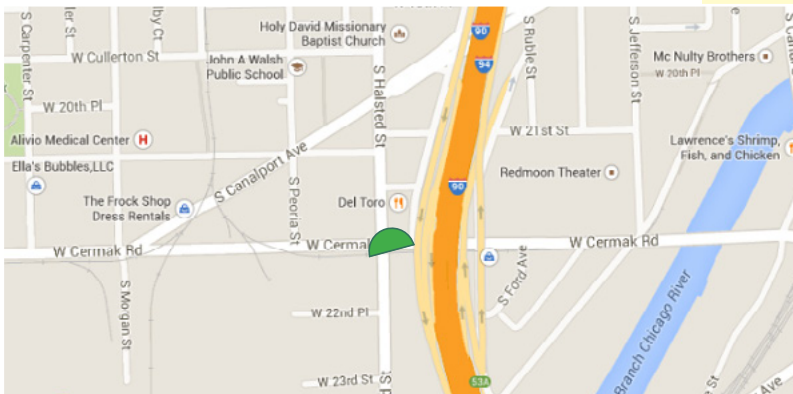

Digital Billboard 9S

Chicago Digital Billboards

INTERSTATEJCDcaux

Description

Dan Ryan Expressway N/O Cermak WL, SF

Key Attributes

This billboard is located between the neighborhoods of Chinatown and Pilsen, an up-and-coming artsy area with growing condos, coffee shops, and high-end restaurants. This billboard faces those traveling inbound on 90/94 towards The Loop. This left-hand read, head-on to traffic, offers prime viewing especially during the morning and early evening rush hours when traffic becomes extremely heavy.

Fast Facts

Unit #	9S
TAB Panel ID:	30673485
Size:	20'h x 60'w*
Traffic Direction:	Inbound
Geo Coordinates:	
LAT:	41.853461
LONG:	-87.645747
Expressway Reach	Dan Ryan (I90/94)
Zip code	60616
Minimum Spots per Day	770
4 Week Spot Impressions (18+):	1,713,396
Alcohol Approved	

geopath *Viewing area 18'h x 58'w
verified

Digital Billboard 9S

Chicago Digital Billboards

INTERSTATEJCDecaux

Description

Dan Ryan Expressway N/O Cermak WL, SF