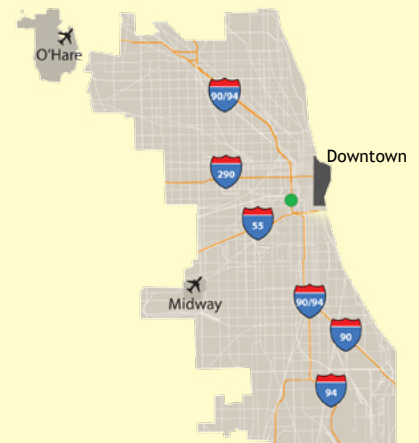

Digital Billboard 9S

Chicago Digital Billboards

INTERSTATEJCDcaux

Description

Dan Ryan Expressway N/O Cermak WL, SF

Key Attributes

This billboard is located between the neighborhoods of Chinatown and Pilsen, an up-and-coming artsy area with growing condos, coffee shops, and high-end restaurants. This billboard faces those traveling inbound on 90/94 towards The Loop. This left-hand read, head-on to traffic, offers prime viewing especially during the morning and early evening rush hours when traffic becomes extremely heavy.

Fast Facts

Unit #	9S
TAB Panel ID:	30673485
Size:	20'h x 60'w*
Traffic Direction:	Inbound
Geo Coordinates:	
LAT:	41.853461
LONG:	-87.645747
Expressway Reach	Dan Ryan (I90/94)
Zip code	60616
Minimum Spots per Day	770
4 Week Spot Impressions (18+):	1,713,396
Alcohol Approved	

geopath *Viewing area 18'h x 58'w
verified

Digital Billboard 9S

Chicago Digital Billboards

INTERSTATEJCDecaux

Description

Dan Ryan Expressway N/O Cermak WL, SF